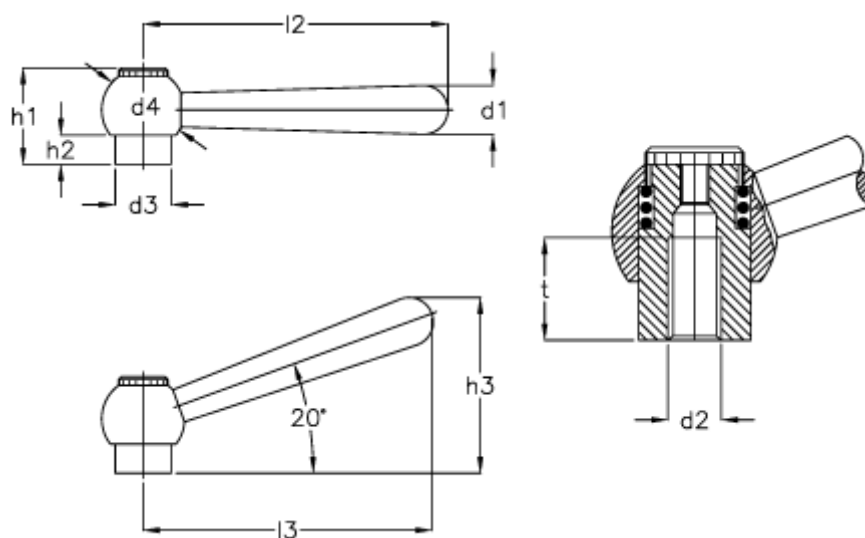

Article number: 20423387

Description: E+G Adjustable clamping lever
GN99.2-10-M6-M

Measures

d1 = 10	l3 = 60
d2 = M 6	t min = 12
d3 = 13.5	
d4 = 20	
h1 = 25.0	
h2 = 8.0	
h3 = 39.5	
l2 = 63	